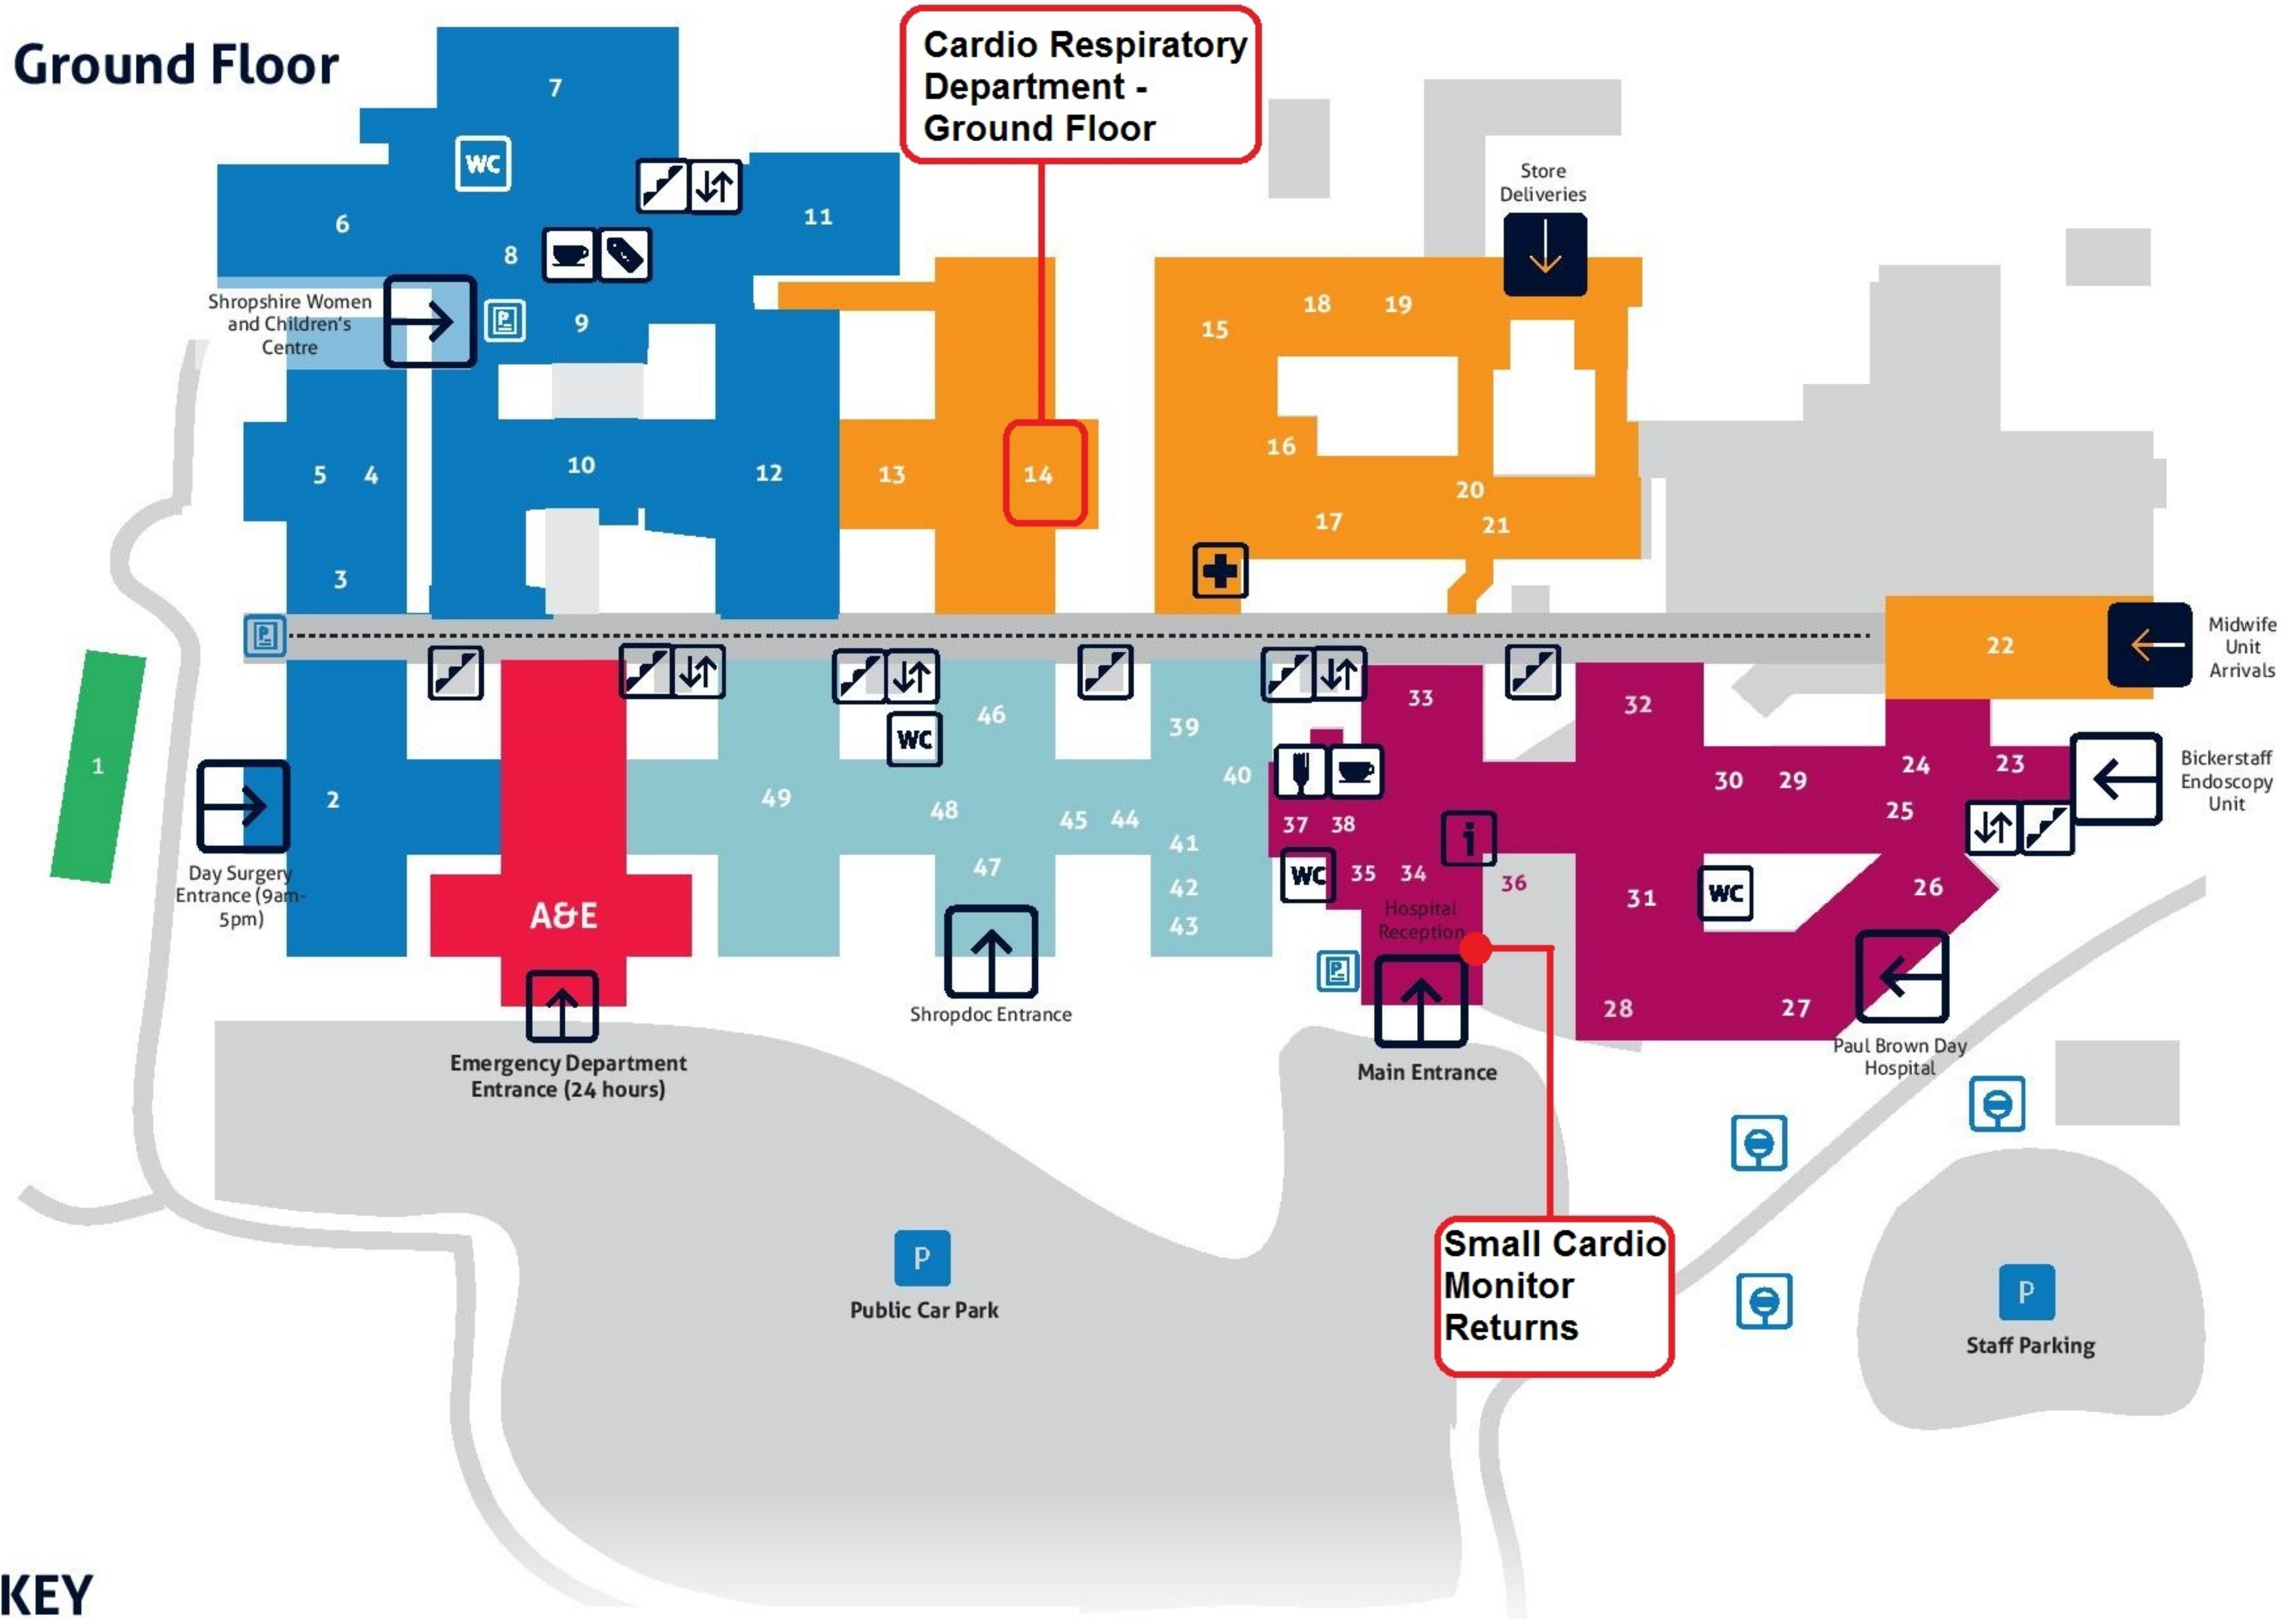

Welcome to the Princess Royal Hospital

The Shrewsbury and Telford Hospital

Ground Floor

KEY

- | | | | | | | | | | | | | | | | |
|--|--------|---|------|---|--------|---|-------------|---|---------|---|----------------|---|-----------------|---|----------|
|  | Lift |  | Cafe |  | Toilet |  | Pharmacy |  | Bus |  | Staff Entrance |  | Parking Machine |  | Corridor |
|  | Stairs |  | Shop |  | Food |  | Information |  | Parking |  | Entrance |  | You Are Here | | |